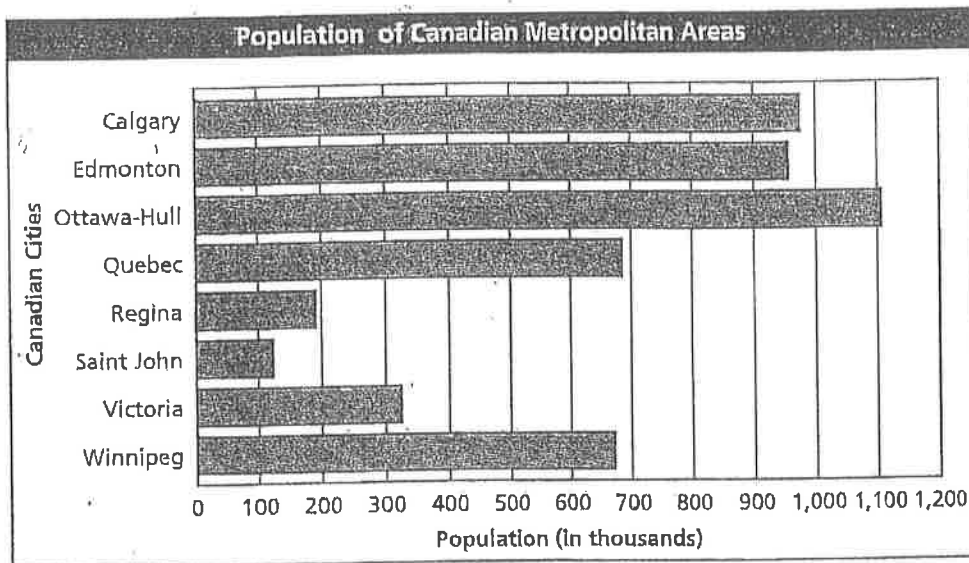

Name _____

Date _____

Map and Graph Skills

In-Depth Resources: Unit 2

Reading a Bar Graph

Canada's population is 31,592,805. This is a small population considering that Canada is the second largest country in area in the world. Canada's largest cities are ports along oceans, lakes, and rivers. Additional large cities have grown near the border with the United States, where agriculture and industry have developed. About 90% of Canada's population lives in this area, on only 10% of Canada's land.

This bar graph lists the populations of the metropolitan areas of eight Canadian cities. Find these cities on the political map on this page.

Copyright © McDougal Littell Inc.

Refer to the graph and map on the preceding page to answer these questions.

1. Which metropolitan area on the graph has the highest population?

2. Name two cities that are very close in population.

3. What is the name and approximate population of the city farthest west?
farthest east?

7. Which cities on the graph are located in the province of Alberta?
